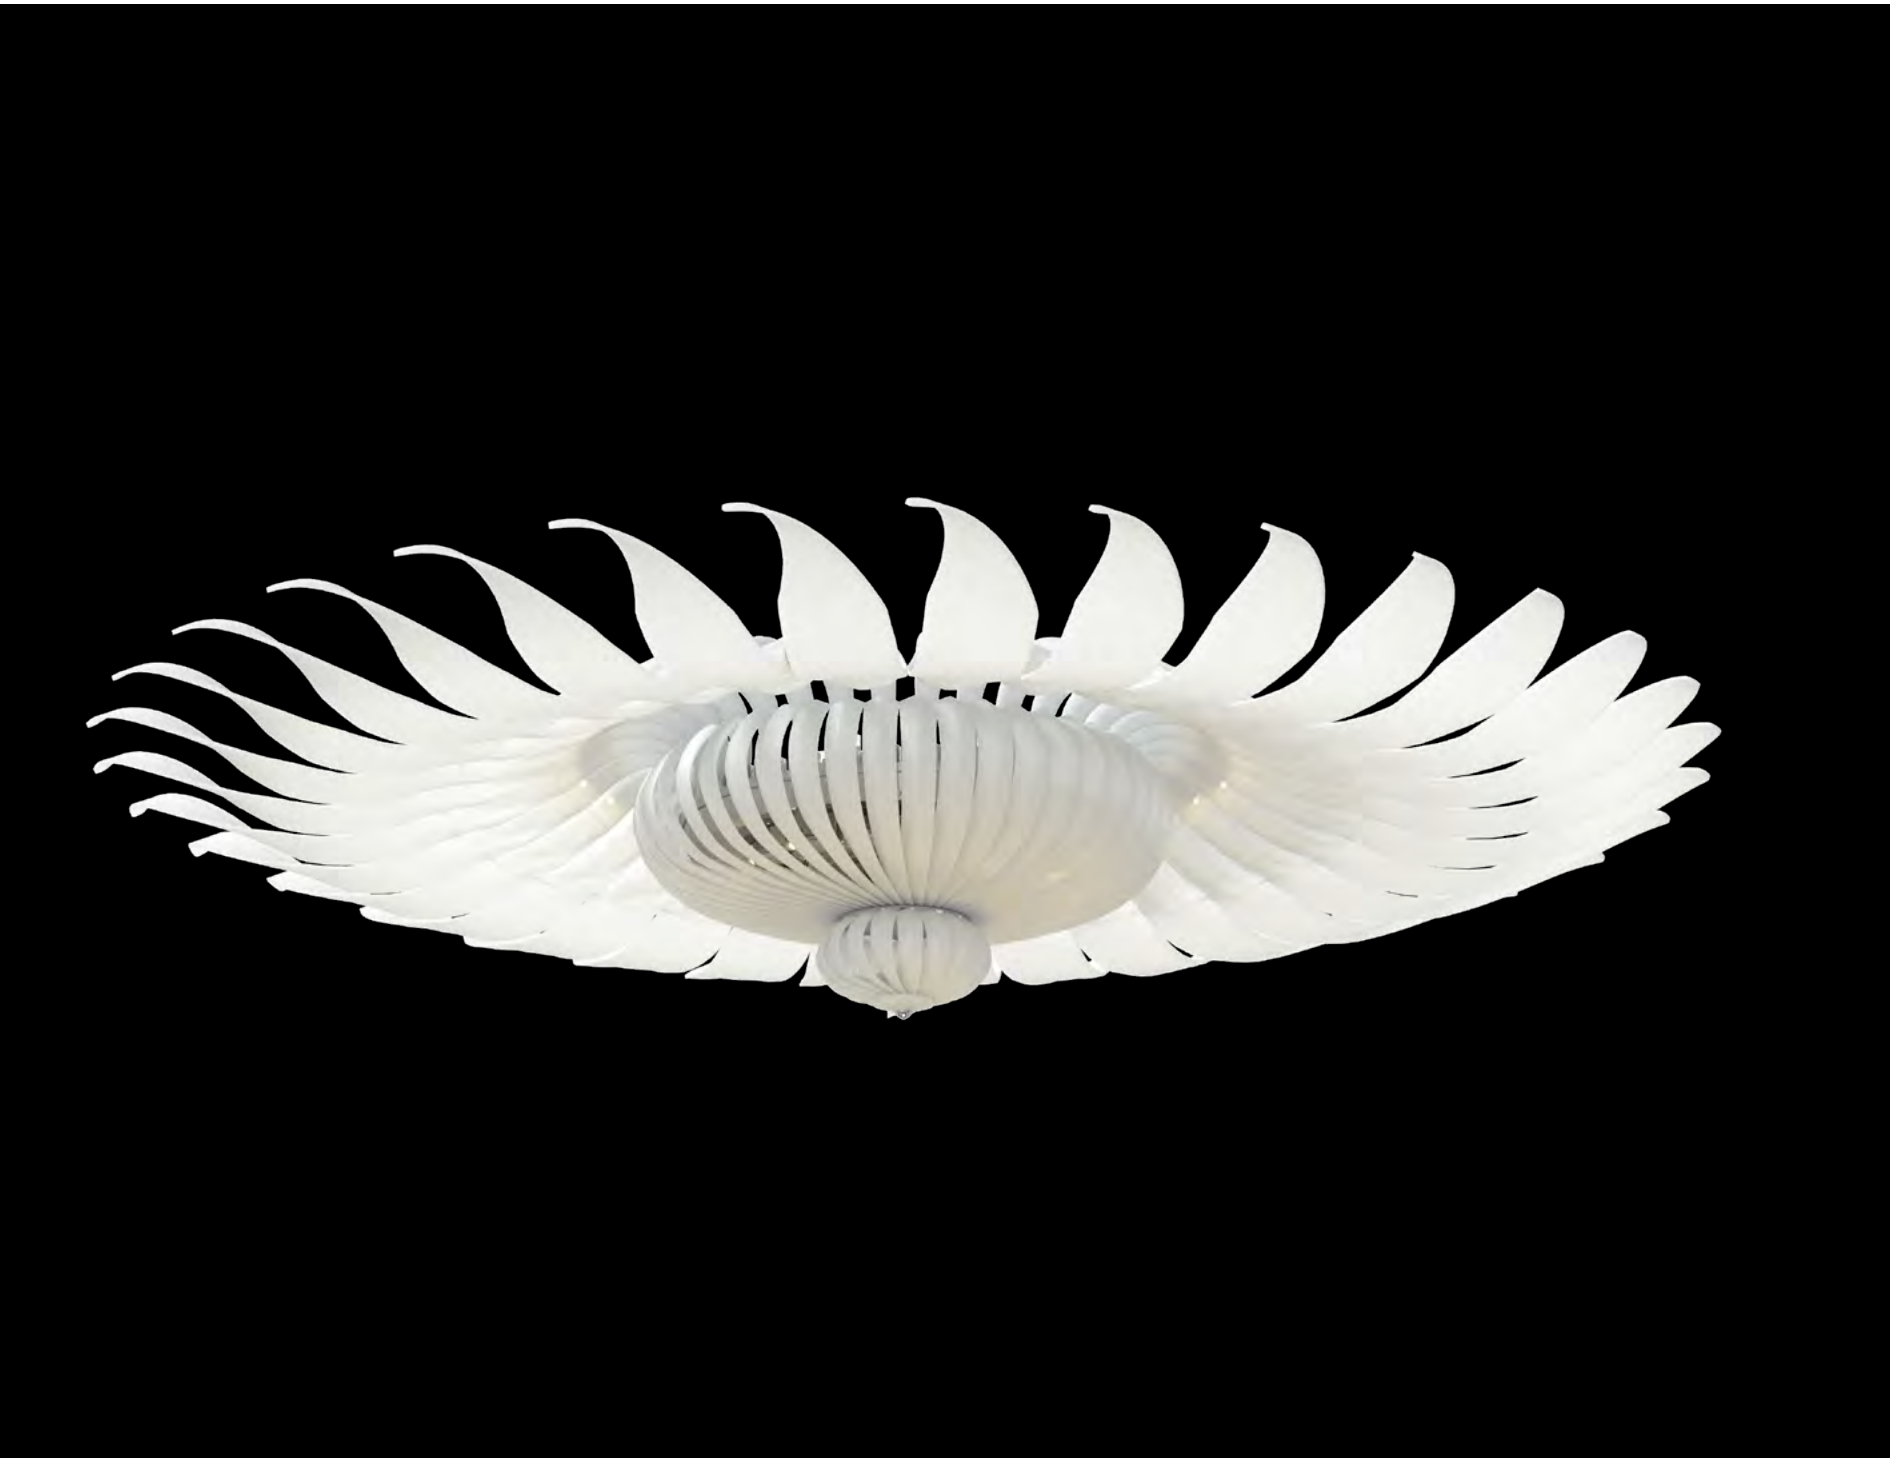

Frosted multicolor
H: 345 x Ø: 110cm

IF YOU LIKE IT
SCAN IT

MOONLIGHT

Frosted multicolor
H:235 x Ø:235cm

Frosted honey
H: 140 x Ø: 140cm

IF YOU LIKE IT
SCAN IT

SUN FLOWER

Frosted White
H: 38 x Ø: 200 cm