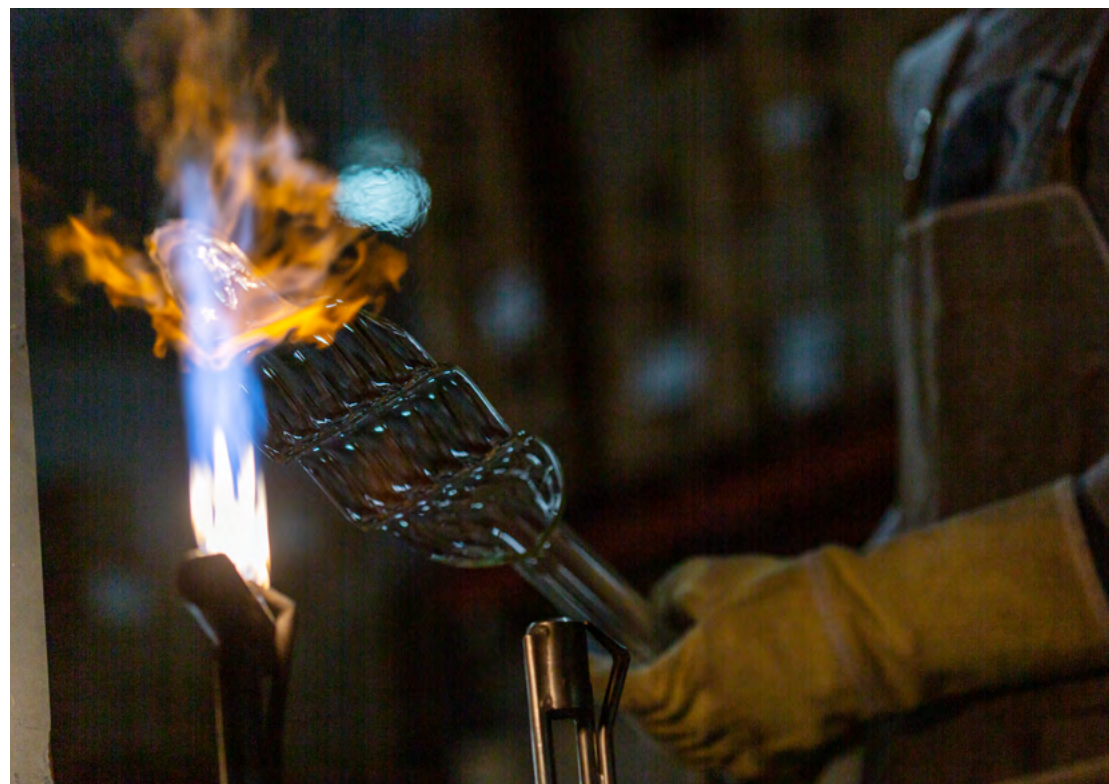

Design Department

Customized models. Able to personalise any model to client's wishes. We are constantly developing and releasing new models.