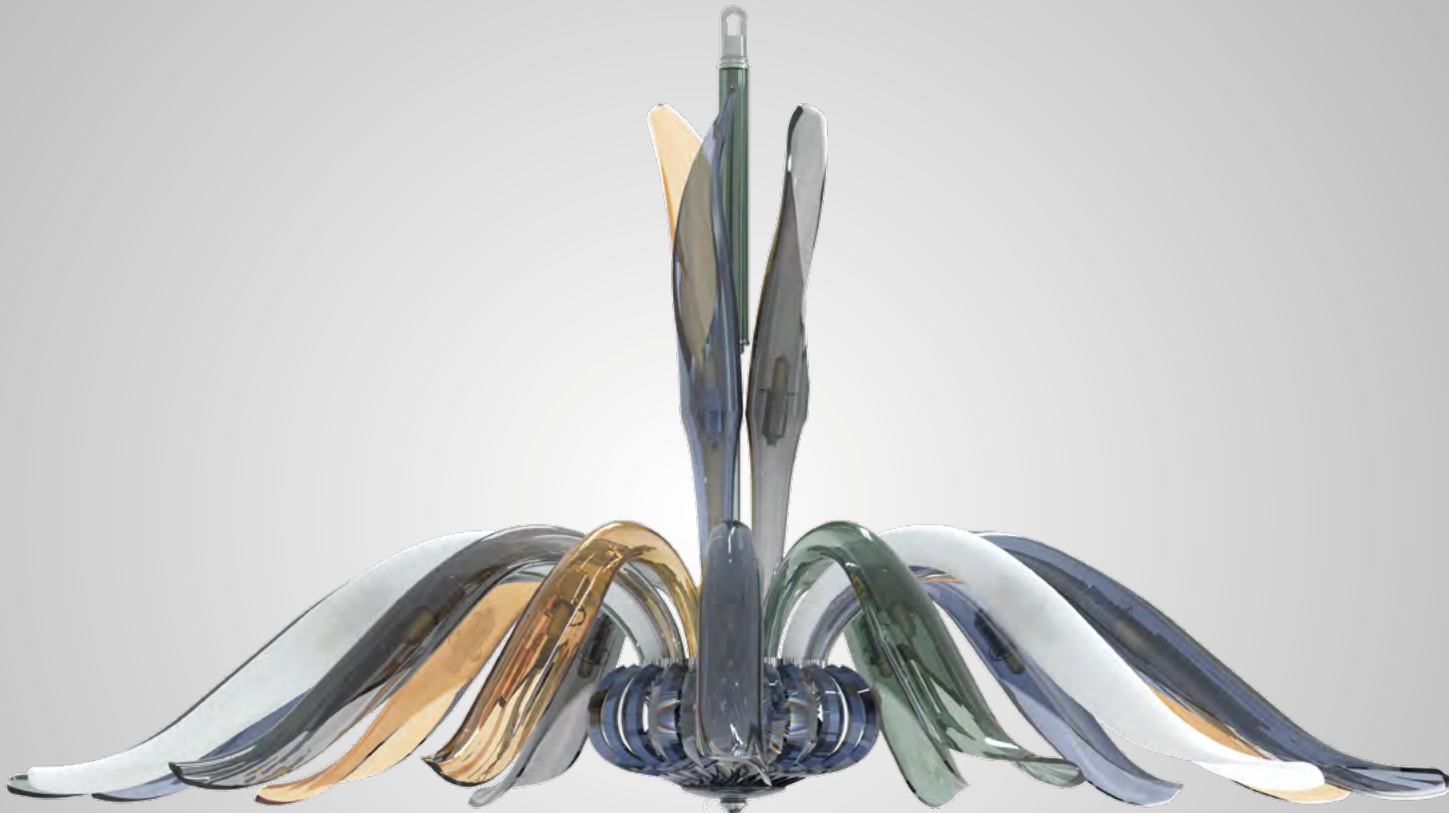

NEVIN

Multicolor
H: 70 x D: 136 cm.

IF YOU LIKE IT
SCAN IT

IF YOU LIKE IT
SCAN IT