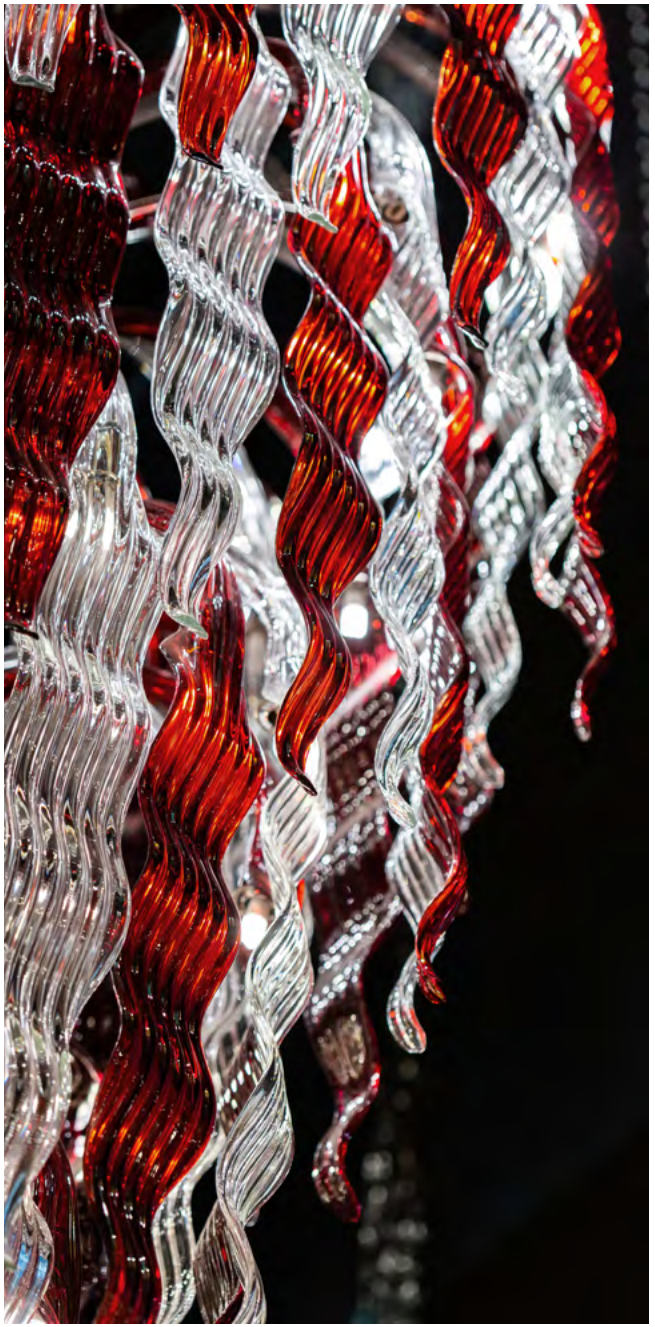

FIRE FLOWER

Clear + Honey
H:5m x Ø:2,45m

IF YOU LIKE IT
SCAN IT

FLAME

Clear
H:230 x Ø:100cm

IF YOU LIKE IT
SCAN IT

ZEUS

Clear
H:140 x Ø:140cm