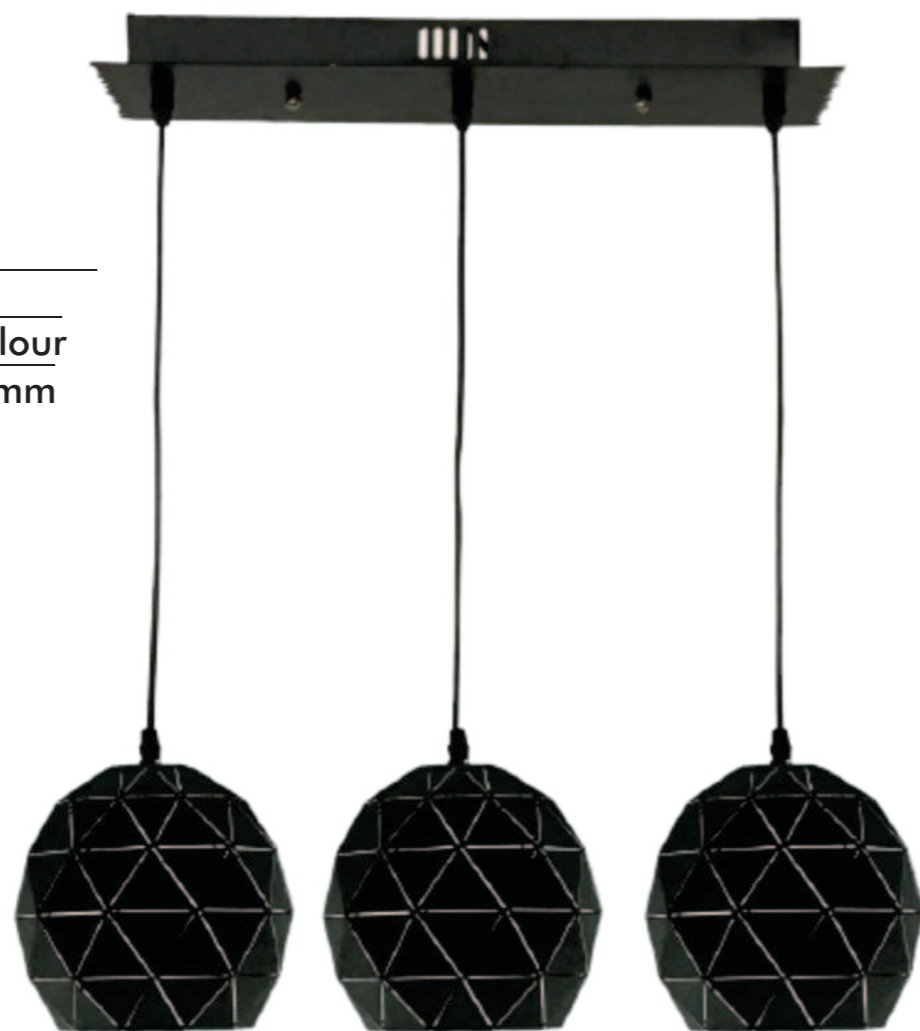

4-152-7xE27

Material: Metal

Colour: Black

Size: $\varnothing$ 180mm x 200mm

SCAN HERE
for HD Images