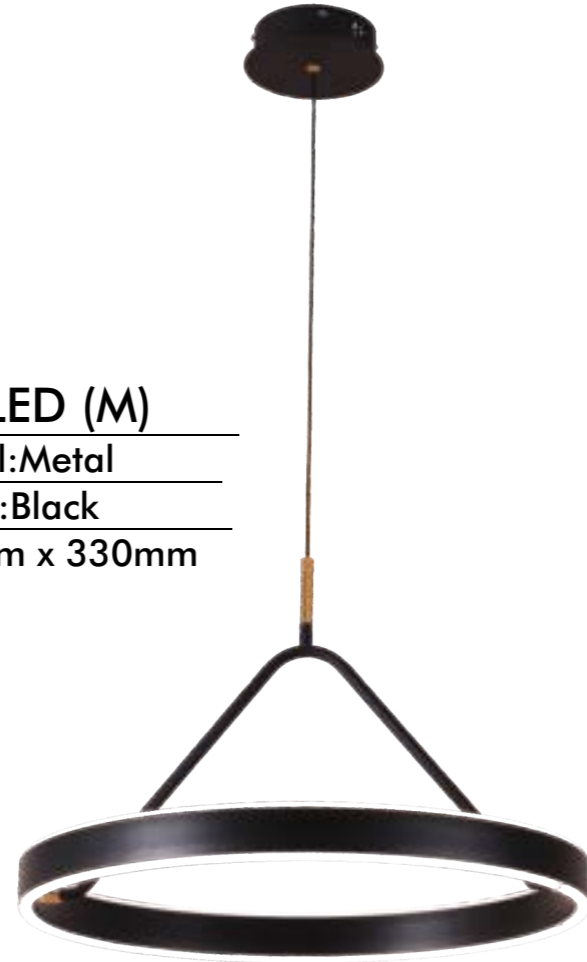

Colour: Brass Gold

4000K

Size: L60mm x 110mm x 600mm

1-035-650-GD (L)

Material: Metal + Glass

Colour: Brass Gold

4000K

Size: L60mm x 110mm x 800mm

SCAN HERE
for HD Images

2-046-LED (S)

Material: Metal

Colour: Black

Size: Ø 400mm x 300mm

2-046-LED (M)

Material: Metal

Colour: Black

Size: Ø 600mm x 330mm

2-046-LED (L)

Material: Metal

Colour: Black

Size: Ø 800mm x 350mm

SCAN HERE
for HD Images

4-333-1xLED

Material: Metal