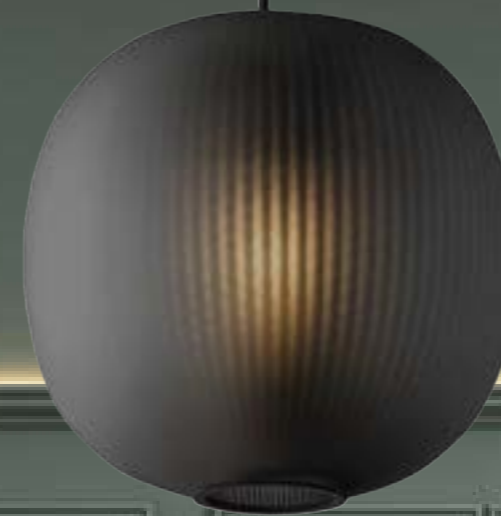

4-267-1xG9
Material : Metal + Glass
Colour : Gold+Amber
Size : Ø 120mm x 190mm

4-298-3xE27

Material: Metal + Glass
Colour: Gold / Rose Gold
Size: Ø 200mm x 200mm

SCAN HERE
for HD Images

4-303-1xE27

Material: Metal + Glass
Colour: Smoke
Size: Ø 240mm x 270mm