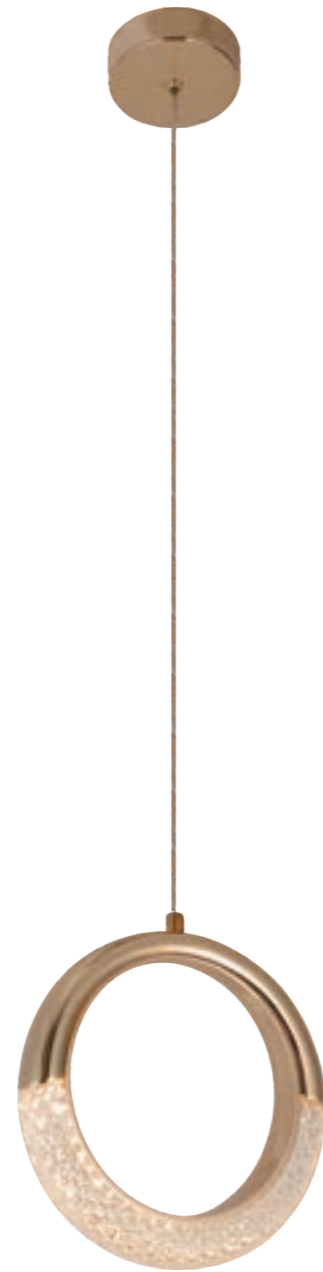

SCAN HERE
for HD Images