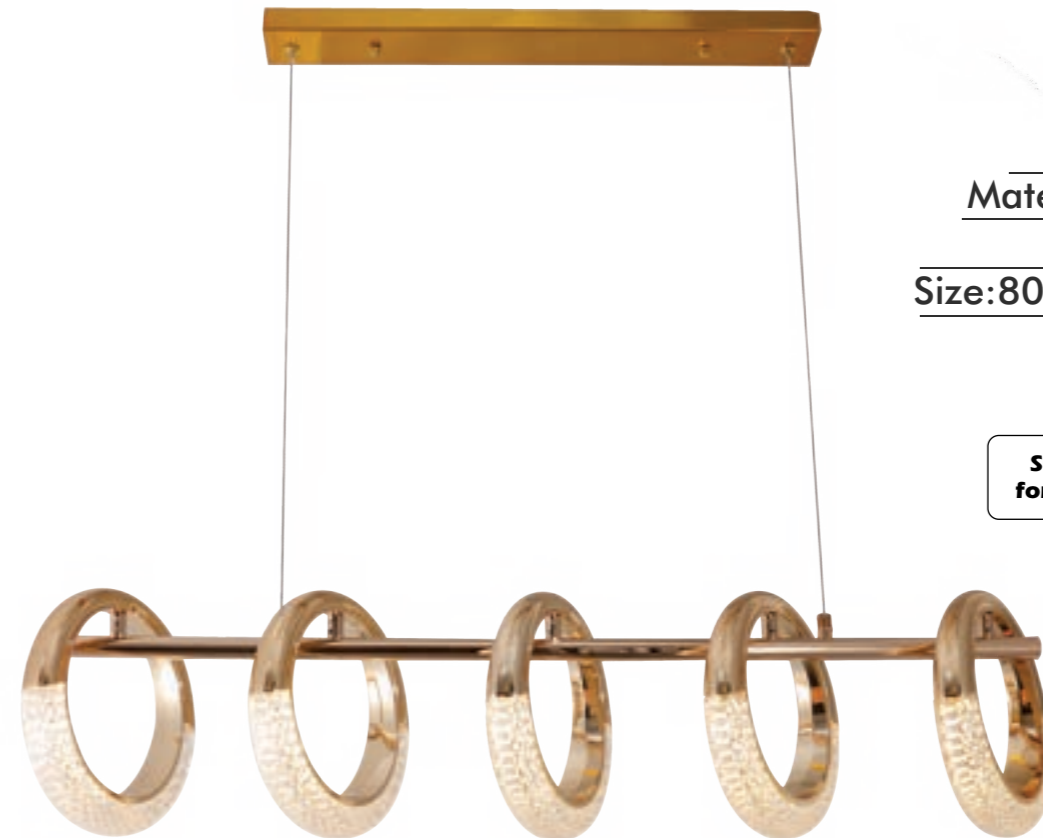

SCAN HERE
for HD Images